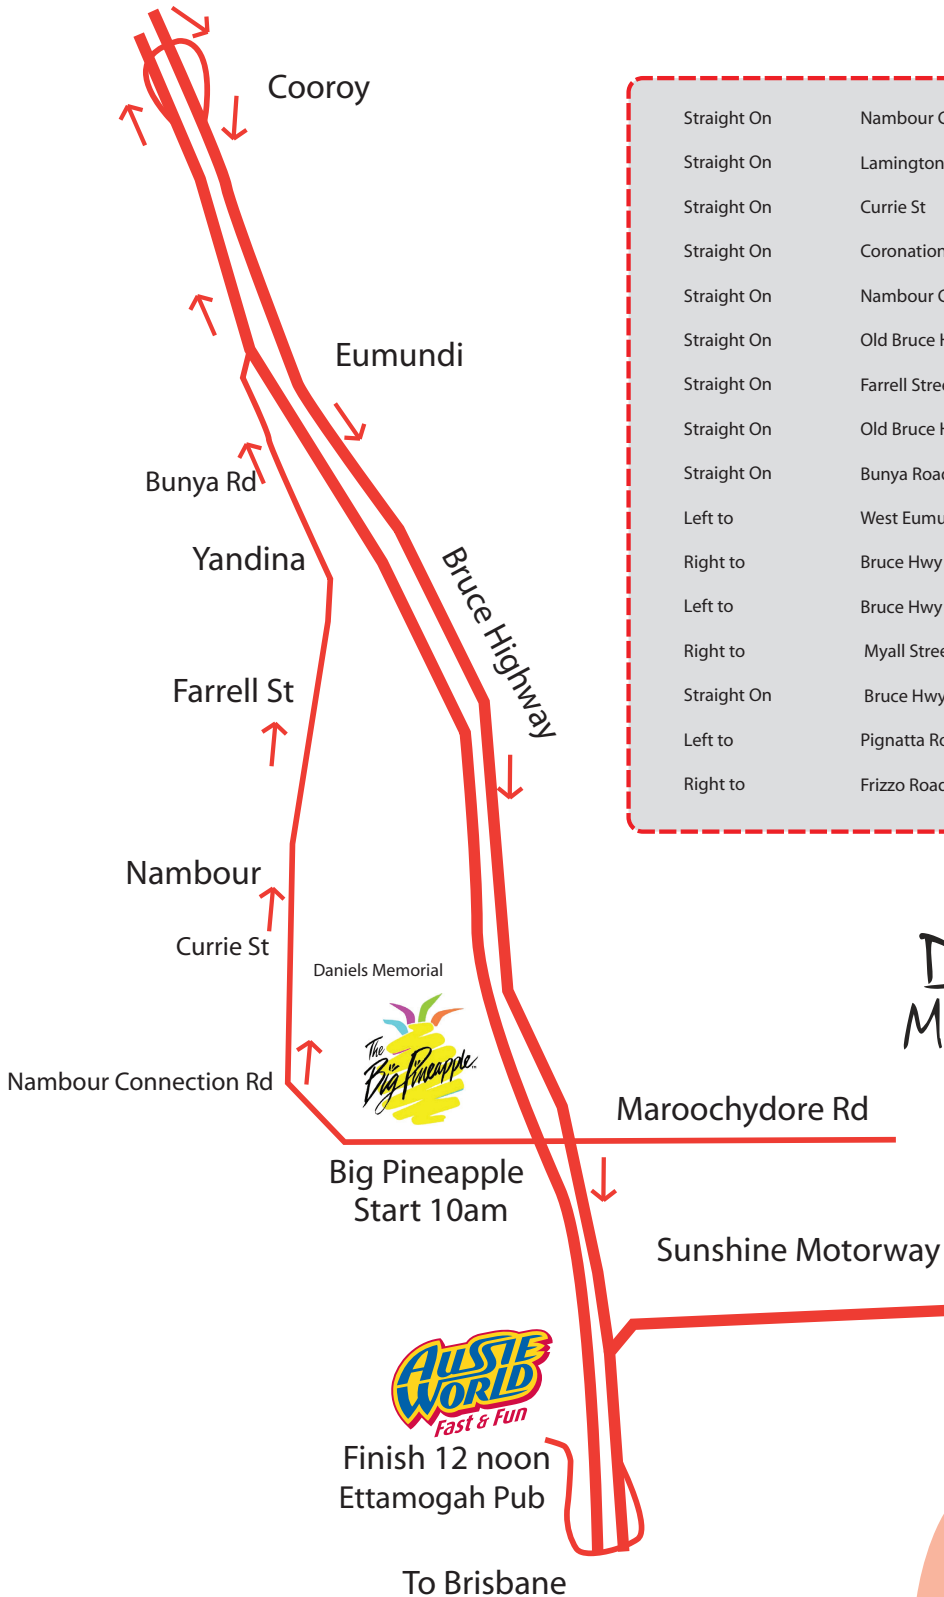

Ride for Daniel

The official 2008 Route:

Straight On	Nambour Connection Road	Big Pineapple
Straight On	Lamington Tce	Nambour
Straight On	Currie St	Nambour
Straight On	Coronation Avenue	Nambour
Straight On	Nambour Connection Road	Parklands
Straight On	Old Bruce Hwy	Yandina
Straight On	Farrell Street	Yandina
Straight On	Old Bruce Hwy	Yandina
Straight On	Bunya Road	Yandina and North Arm
Left to	West Eumundi Road	Eumundi
Right to	Bruce Hwy	Eumundi
Left to	Bruce Hwy off-ramp	Cooroy
Right to	Myall Street	Cooroy
Straight On	Bruce Hwy	Cooroy
Left to	Pignatta Road	Sippy Downs
Right to	Frizzo Road	Sippy Downs